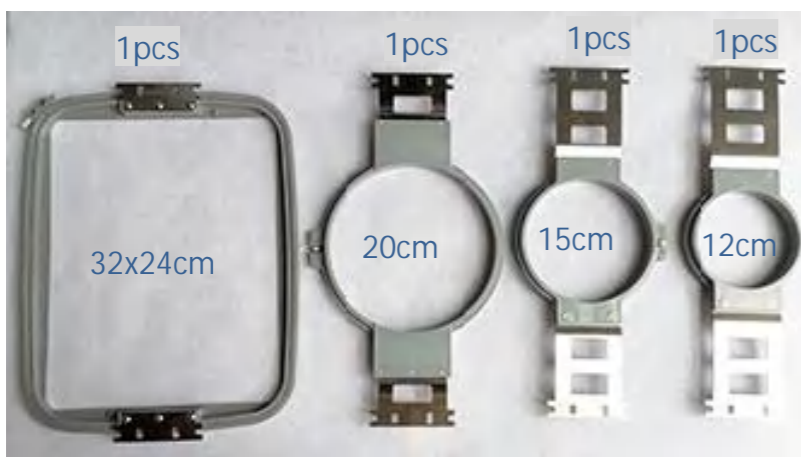

HOOPS INCLUDED